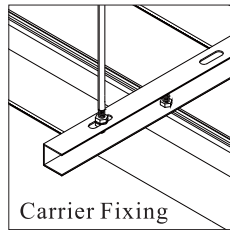

Customized Sizes are Available.

**WATER DRIP ALUMINUM BAFFLE CEILING**

**SUSPENSION SYSTEM**

**DETAILED DRAWINGS**

**PRODUCT DATA**

Material: Aluminum Alloy

Surface Treatment: Powder Coating, PE/PVDF Finish, Heat Transfer Printing, Interior Film, Wood Veneer