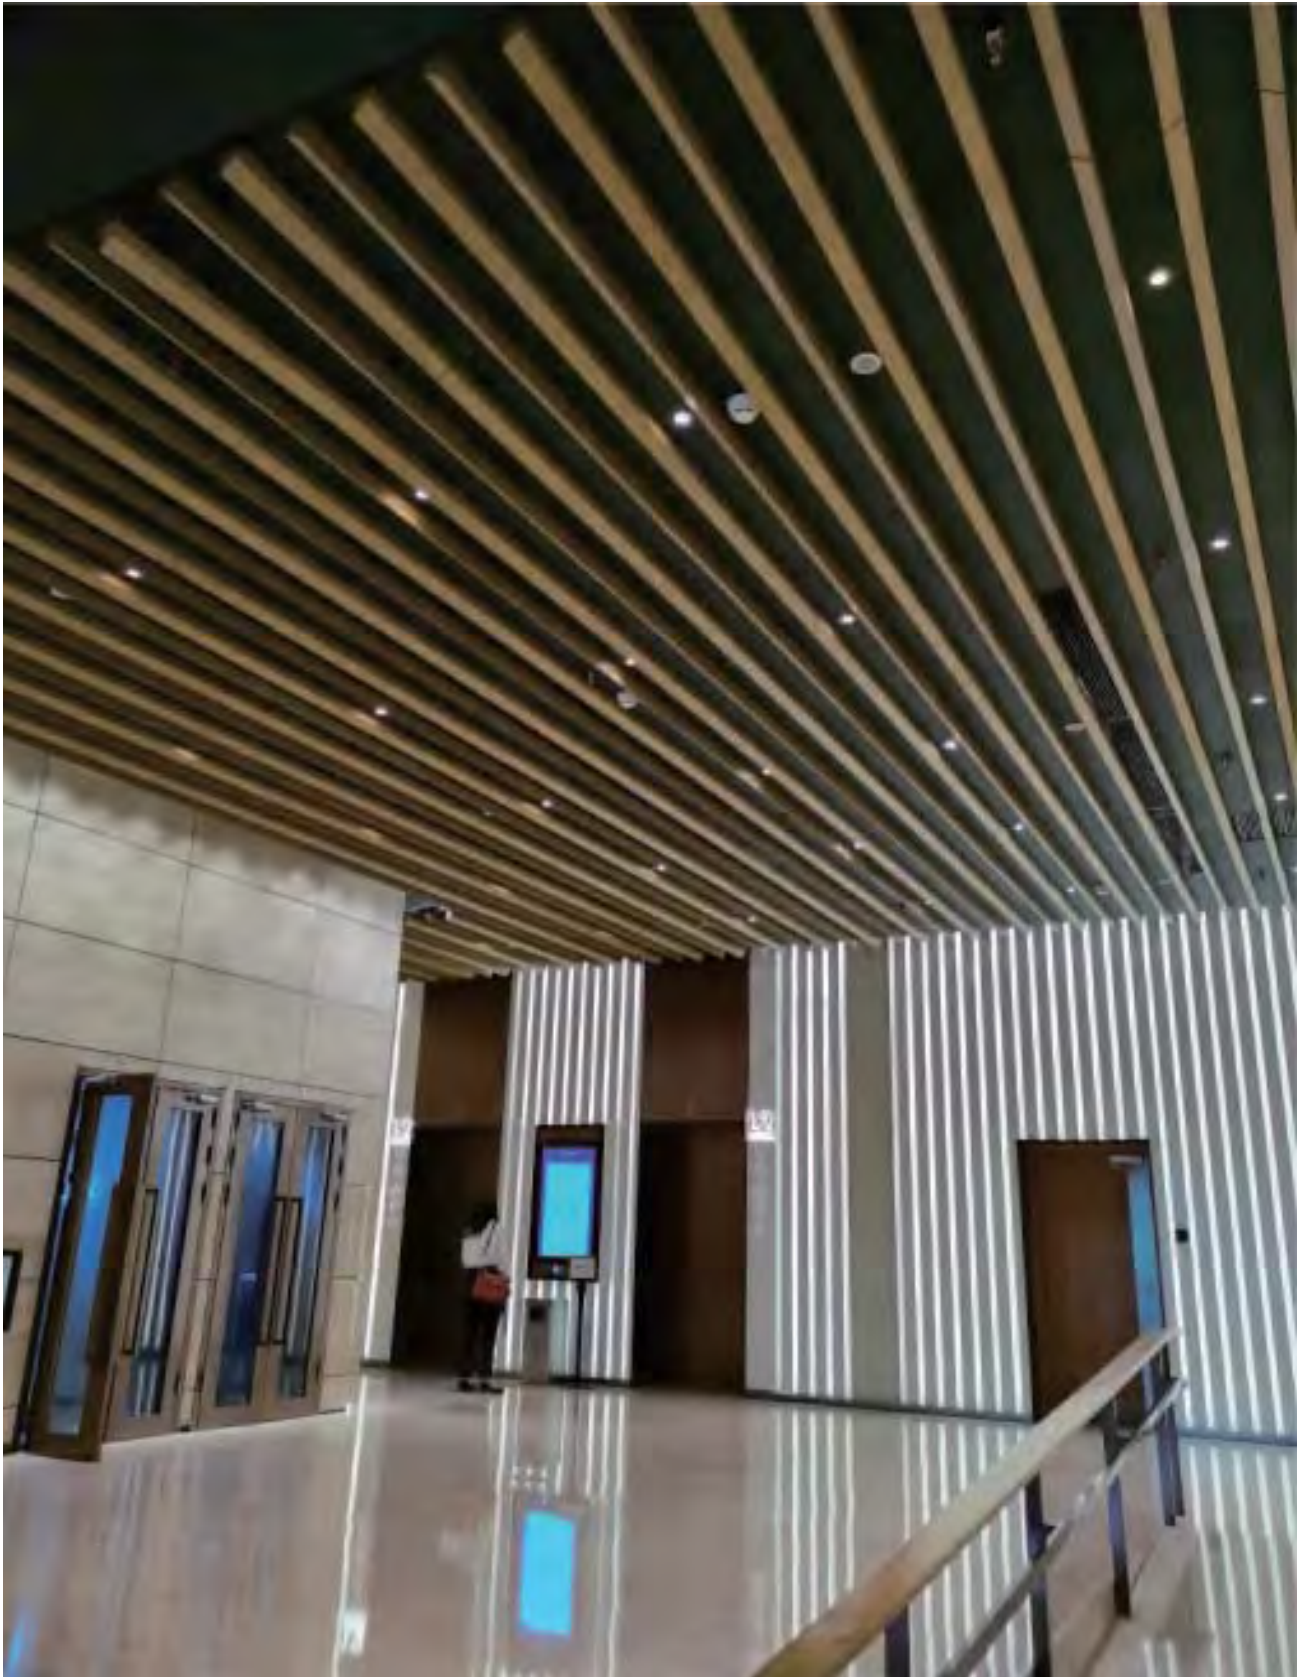

Extruded Aluminum Baffle Ceiling

## DESCRIPTION

TOPTIDE/CeilleX Extruded Aluminum Baffle Ceilings include various styles with many kinds of specifications, which apply to different sites. These kinds of ceilings present a strong sense of continuity and line with an obvious effect of visual guidance. Various baffle heights and spacing distances make the whole ceiling system more open & three-dimensional, which presents modern styles.

This kind of baffle ceilings varies from shapes and designs. It can be curved, cambered, waved, mix-colored, multi-angle combined, freely spliced and etc. Except satisfying the function for use, it also expresses architects' design philosophy and art aesthetics.

The baffle ceilings are strongly adapted to the space no matter big area of public transportation stations, exhibition halls & supermarkets, or small area of office buildings and living houses. Except interior decoration, it also can be widely used outdoors with special windproof structures.