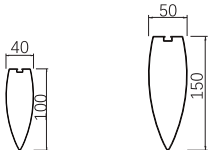

## PRODUCT DATA

Material: Aluminum Alloy

Surface Treatment: Powder Coating, PE/PVDF Finish, Heat Transfer Printing, Interior Film, Wood Veneer

Normal Sizes: Thickness 0.8 – 3.0mm, Length  $\leq$  6000mm

Typical Sizes:

Customized sizes are available too.

**ALUMINUM ROUND PIPE CEILING**

**SUSPENSION SYSTEM**

**DETAILED DRAWINGS**

**PRODUCT DATA**

Material: Aluminum Alloy  
 Surface Treatment: Powder Coating, PE/PVDF Finish, Heat Transfer Printing, Interior Film, Wood Veneer  
 Sizes: Thickness 0.7 – 1.2mm, Length ≤ 6000mm  
 Typical Sizes:

Sizes: Thickness 0.8 – 1.2mm, Length ≤ 6000mm

Typical Sizes:

Customized Sizes are Available.

**V-SHAPE ALUMINUM BAFFLE CEILING**

**SUSPENSION SYSTEM**

**DETAILED DRAWINGS**

**PRODUCT DATA**

Material: Aluminum Alloy  
 Surface Treatment: Powder Coating, PE/PVDF Finish, Heat Transfer Printing, Interior Film, Wood Veneer  
 Sizes: Thickness 0.8 – 1.2mm, Length ≤ 6000mm  
 Typical Sizes: