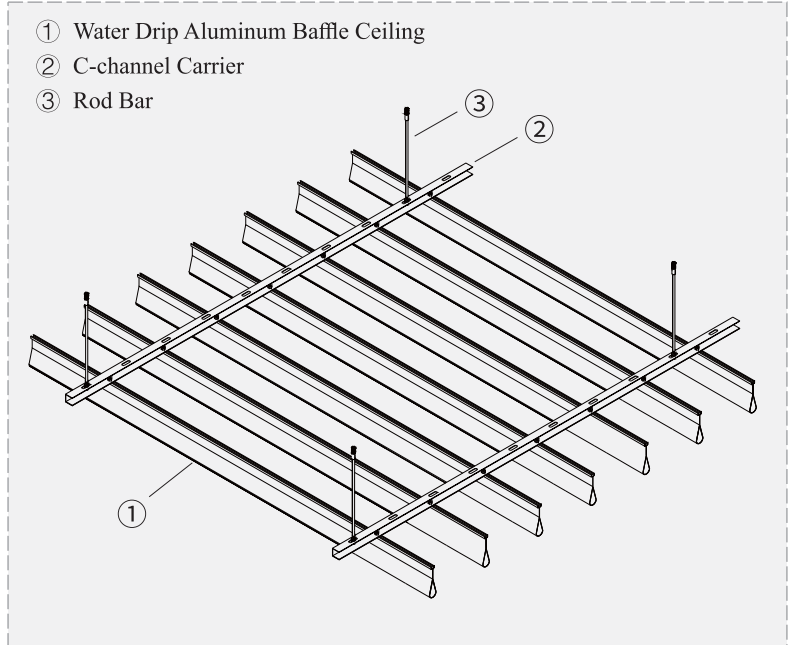

## CEILING LAYOUT

Customized sizes are available too.

**ALUMINUM ROUND PIPE CEILING**

**SUSPENSION SYSTEM**

**DETAILED DRAWINGS**

**PRODUCT DATA**

Material: Aluminum Alloy  
 Surface Treatment: Powder Coating, PE/PVDF Finish, Heat Transfer Printing, Interior Film, Wood Veneer  
 Sizes: Thickness 0.7 – 1.2mm, Length ≤ 6000mm  
 Typical Sizes:

Customized Sizes are Available.

**WATER DRIP ALUMINUM BAFFLE CEILING**

**SUSPENSION SYSTEM**

**DETAILED DRAWINGS**

**PRODUCT DATA**

Material: Aluminum Alloy

Surface Treatment: Powder Coating, PE/PVDF Finish, Heat Transfer Printing, Interior Film, Wood Veneer