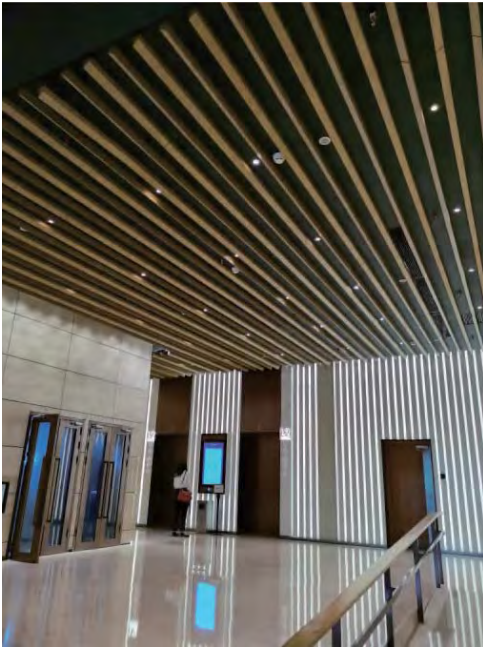

SQUARE TUBE BAFFLE CEILING

SUSPENSION SYSTEM