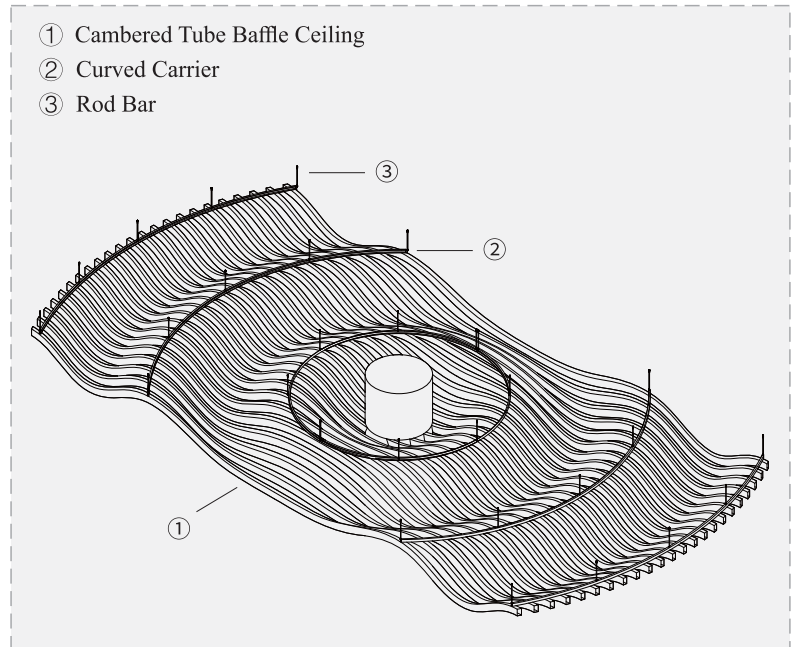

China A1

**SQUARE TUBE BAFFLE CEILING**

**SUSPENSION SYSTEM**

**DETAILED DRAWINGS**

**CONSTRUCTION DETAILS**

SUSPENSION SYSTEM

**SQUARE TUBE BAFFLE CEILING**

**SUSPENSION SYSTEM**

## CEILING LAYOUT

## PRODUCT DATA

Material: Aluminum Alloy

Surface Treatment: Powder Coating, PE/PVDF Finish, Heat Transfer Printing, Interior Film, Wood Veneer

Normal Sizes: Thickness 0.8 – 3.0mm, Length  $\leq$  6000mm

Typical Sizes: