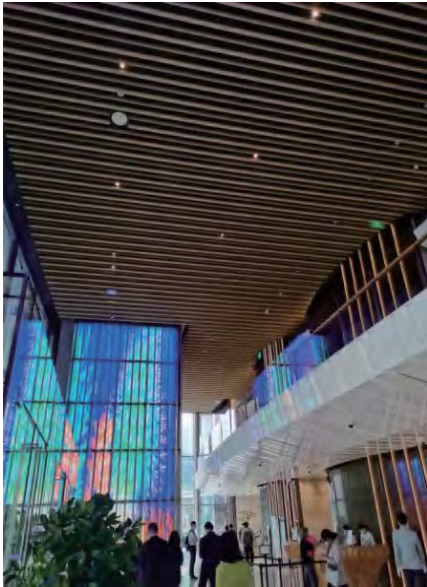

PROJECT CASES