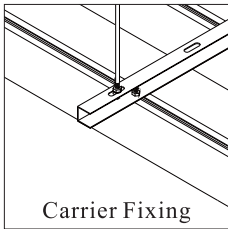

Sizes: Thickness 0.8 – 1.2mm, Length ≤ 6000mm

Typical Sizes:

Customized Sizes are Available.

**V-SHAPE ALUMINUM BAFFLE CEILING**

**SUSPENSION SYSTEM**

**DETAILED DRAWINGS**

**PRODUCT DATA**

Material: Aluminum Alloy  
 Surface Treatment: Powder Coating, PE/PVDF Finish, Heat Transfer Printing, Interior Film, Wood Veneer  
 Sizes: Thickness 0.8 – 1.2mm, Length ≤ 6000mm  
 Typical Sizes: