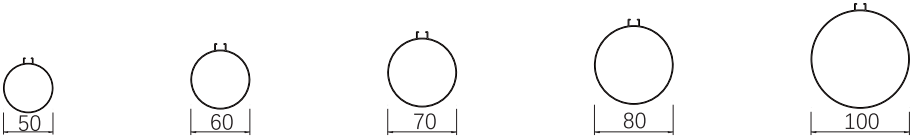

## PRODUCT DATA

Material: Aluminum Alloy

Surface Treatment: Powder Coating, PE/PVDF Finish, Heat Transfer Printing, Interior Film, Wood Veneer

Normal Sizes: Thickness 0.8 – 3.0mm, Length  $\leq$  6000mm

Typical Sizes:

Customized sizes are available too.

**ALUMINUM ROUND PIPE CEILING**

**SUSPENSION SYSTEM**

**DETAILED DRAWINGS**

**PRODUCT DATA**

Material: Aluminum Alloy  
 Surface Treatment: Powder Coating, PE/PVDF Finish, Heat Transfer Printing, Interior Film, Wood Veneer  
 Sizes: Thickness 0.7 – 1.2mm, Length ≤ 6000mm  
 Typical Sizes: