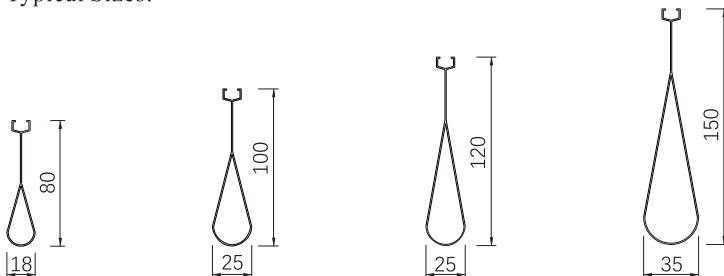

## PRODUCT DATA

Material: Aluminum Alloy

Surface Treatment: Powder Coating, PE/PVDF Finish, Heat Transfer Printing, Interior Film, Wood Veneer

Normal Sizes: Thickness 0.8 – 3.0mm, Length  $\leq$  6000mm

Typical Sizes:

Customized sizes are available too.

**ALUMINUM ROUND PIPE CEILING**

**SUSPENSION SYSTEM**

**DETAILED DRAWINGS**

**PRODUCT DATA**

Material: Aluminum Alloy  
 Surface Treatment: Powder Coating, PE/PVDF Finish, Heat Transfer Printing, Interior Film, Wood Veneer  
 Sizes: Thickness 0.7 – 1.2mm, Length ≤ 6000mm  
 Typical Sizes:

Customized Sizes are Available.

**WATER DRIP ALUMINUM BAFFLE CEILING**

**SUSPENSION SYSTEM**

**DETAILED DRAWINGS**

**PRODUCT DATA**

Material: Aluminum Alloy

Surface Treatment: Powder Coating, PE/PVDF Finish, Heat Transfer Printing, Interior Film, Wood Veneer

Sizes: Thickness 0.8 – 1.2mm, Length ≤ 6000mm

Typical Sizes:

Customized Sizes are Available.

**V-SHAPE ALUMINUM BAFFLE CEILING**

**SUSPENSION SYSTEM**

**DETAILED DRAWINGS**

**PRODUCT DATA**

Material: Aluminum Alloy  
 Surface Treatment: Powder Coating, PE/PVDF Finish, Heat Transfer Printing, Interior Film, Wood Veneer  
 Sizes: Thickness 0.8 – 1.2mm, Length ≤ 6000mm  
 Typical Sizes: