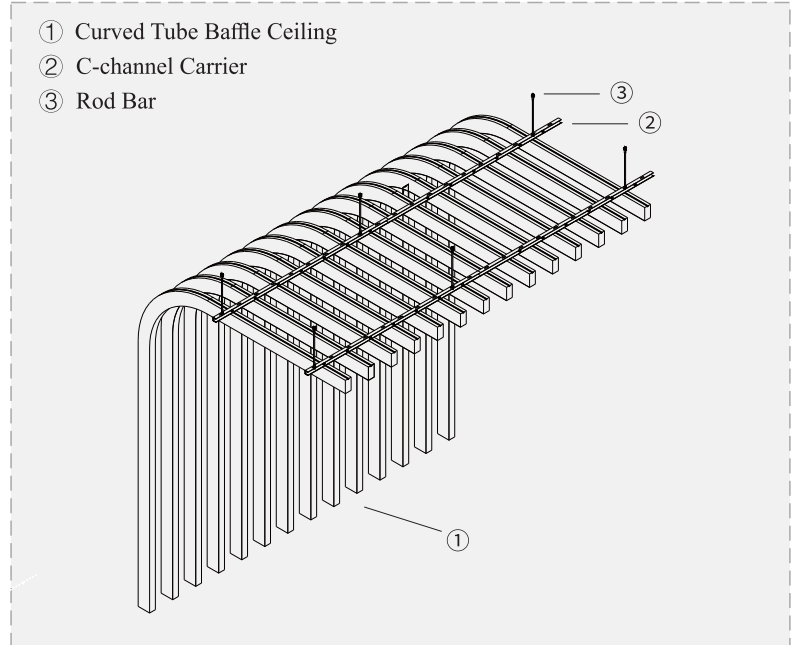

China A1

**SQUARE TUBE BAFFLE CEILING**

**SUSPENSION SYSTEM**

**DETAILED DRAWINGS**

**CONSTRUCTION DETAILS**

SUSPENSION SYSTEM

**SQUARE TUBE BAFFLE CEILING**

**SUSPENSION SYSTEM**

## CEILING LAYOUT

## PRODUCT DATA

Material: Aluminum Alloy

Surface Treatment: Powder Coating, PE/PVDF Finish, Heat Transfer Printing, Interior Film, Wood Veneer

Normal Sizes: Thickness 0.8 – 3.0mm, Length  $\leq$  6000mm

Typical Sizes: