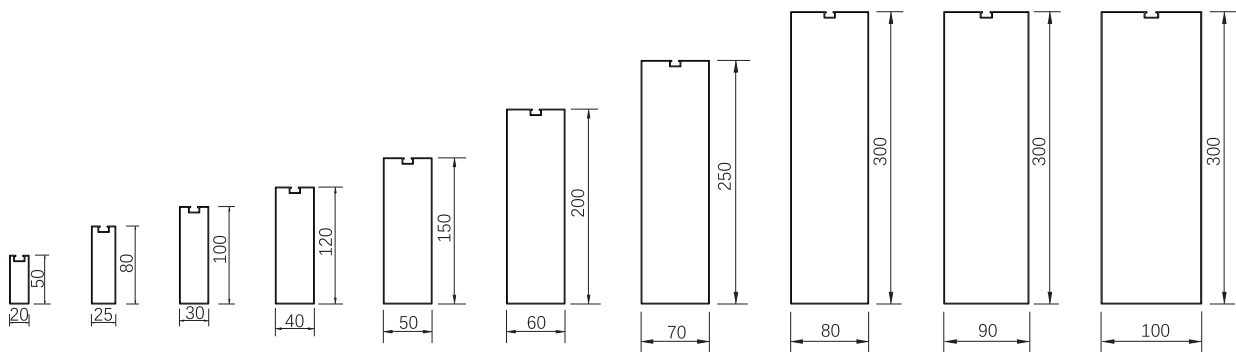

## CEILING LAYOUT

## PRODUCT DATA

Material: Aluminum Alloy

Surface Treatment: Powder Coating, PE/PVDF Finish, Heat Transfer Printing, Interior Film, Wood Veneer

Normal Sizes: Thickness 0.8 – 3.0mm, Length  $\leq$  6000mm

Typical Sizes: