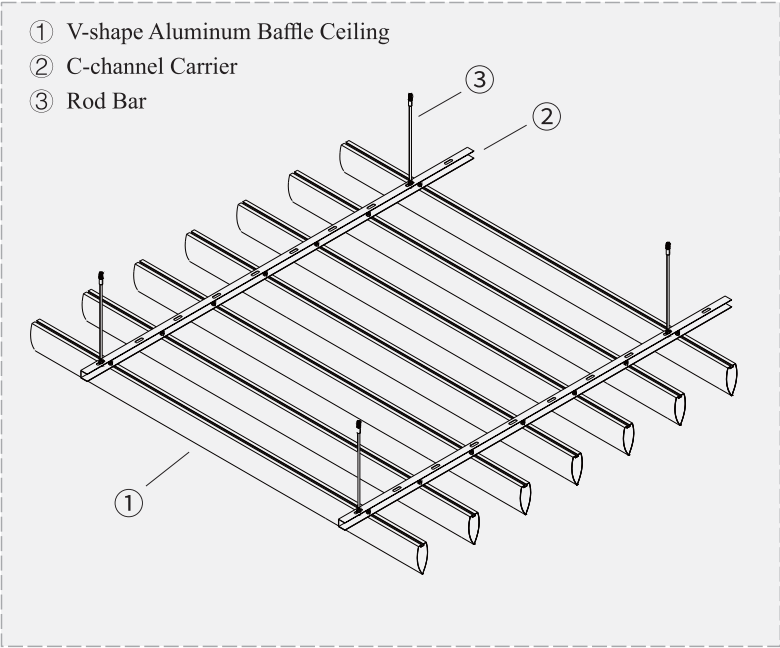

Customized Sizes are Available.

**WATER DRIP ALUMINUM BAFFLE CEILING**

**SUSPENSION SYSTEM**

**DETAILED DRAWINGS**

**PRODUCT DATA**

Material: Aluminum Alloy

Surface Treatment: Powder Coating, PE/PVDF Finish, Heat Transfer Printing, Interior Film, Wood Veneer

Sizes: Thickness 0.8 – 1.2mm, Length ≤ 6000mm

Typical Sizes:

Customized Sizes are Available.

**V-SHAPE ALUMINUM BAFFLE CEILING**

**SUSPENSION SYSTEM**

**DETAILED DRAWINGS**

**PRODUCT DATA**

Material: Aluminum Alloy  
 Surface Treatment: Powder Coating, PE/PVDF Finish, Heat Transfer Printing, Interior Film, Wood Veneer  
 Sizes: Thickness 0.8 – 1.2mm, Length ≤ 6000mm  
 Typical Sizes: