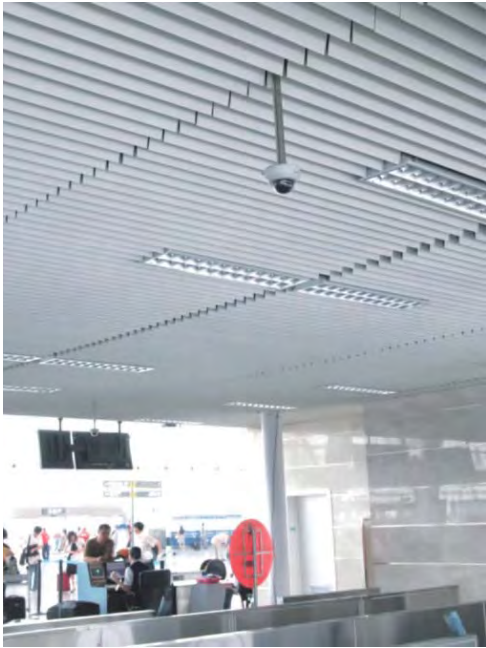

V-SHAPE ALUMINUM BAFFLE CEILING

SUSPENSION SYSTEM