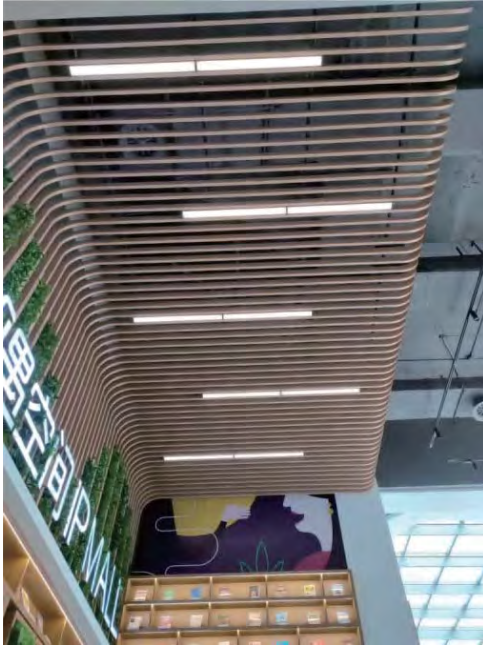

This kind of baffle ceilings varies from shapes and designs. It can be curved, cambered, waved, mix-colored, multi-angle combined, freely spliced and etc. Except satisfying the function for use, it also expresses architects' design philosophy and art aesthetics.

The baffle ceilings are strongly adapted to the space no matter big area of public transportation stations, exhibition halls & supermarkets, or small area of office buildings and living houses. Except interior decoration, it also can be widely used outdoors with special windproof structures.

China A1

**SQUARE TUBE BAFFLE CEILING**

**SUSPENSION SYSTEM**

**DETAILED DRAWINGS**

**CONSTRUCTION DETAILS**

SUSPENSION SYSTEM

**SQUARE TUBE BAFFLE CEILING**

**SUSPENSION SYSTEM**

## CEILING LAYOUT