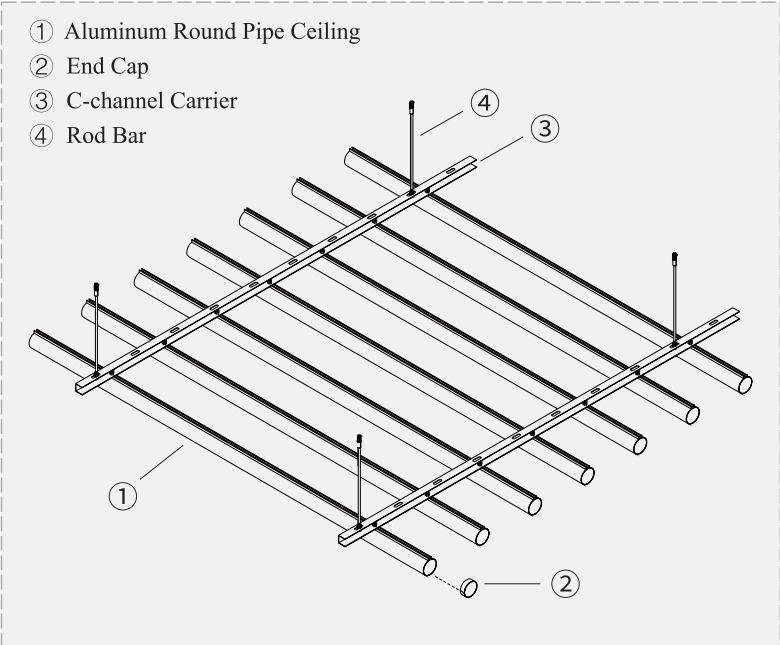

## CEILING LAYOUT

## PRODUCT DATA

Material: Aluminum Alloy

Surface Treatment: Powder Coating, PE/PVDF Finish, Heat Transfer Printing, Interior Film, Wood Veneer

Normal Sizes: Thickness 0.8 – 3.0mm, Length  $\leq$  6000mm

Typical Sizes:

Customized sizes are available too.

**ALUMINUM ROUND PIPE CEILING**

**SUSPENSION SYSTEM**

**DETAILED DRAWINGS**

**PRODUCT DATA**

Material: Aluminum Alloy  
 Surface Treatment: Powder Coating, PE/PVDF Finish, Heat Transfer Printing, Interior Film, Wood Veneer  
 Sizes: Thickness 0.7 – 1.2mm, Length ≤ 6000mm  
 Typical Sizes: