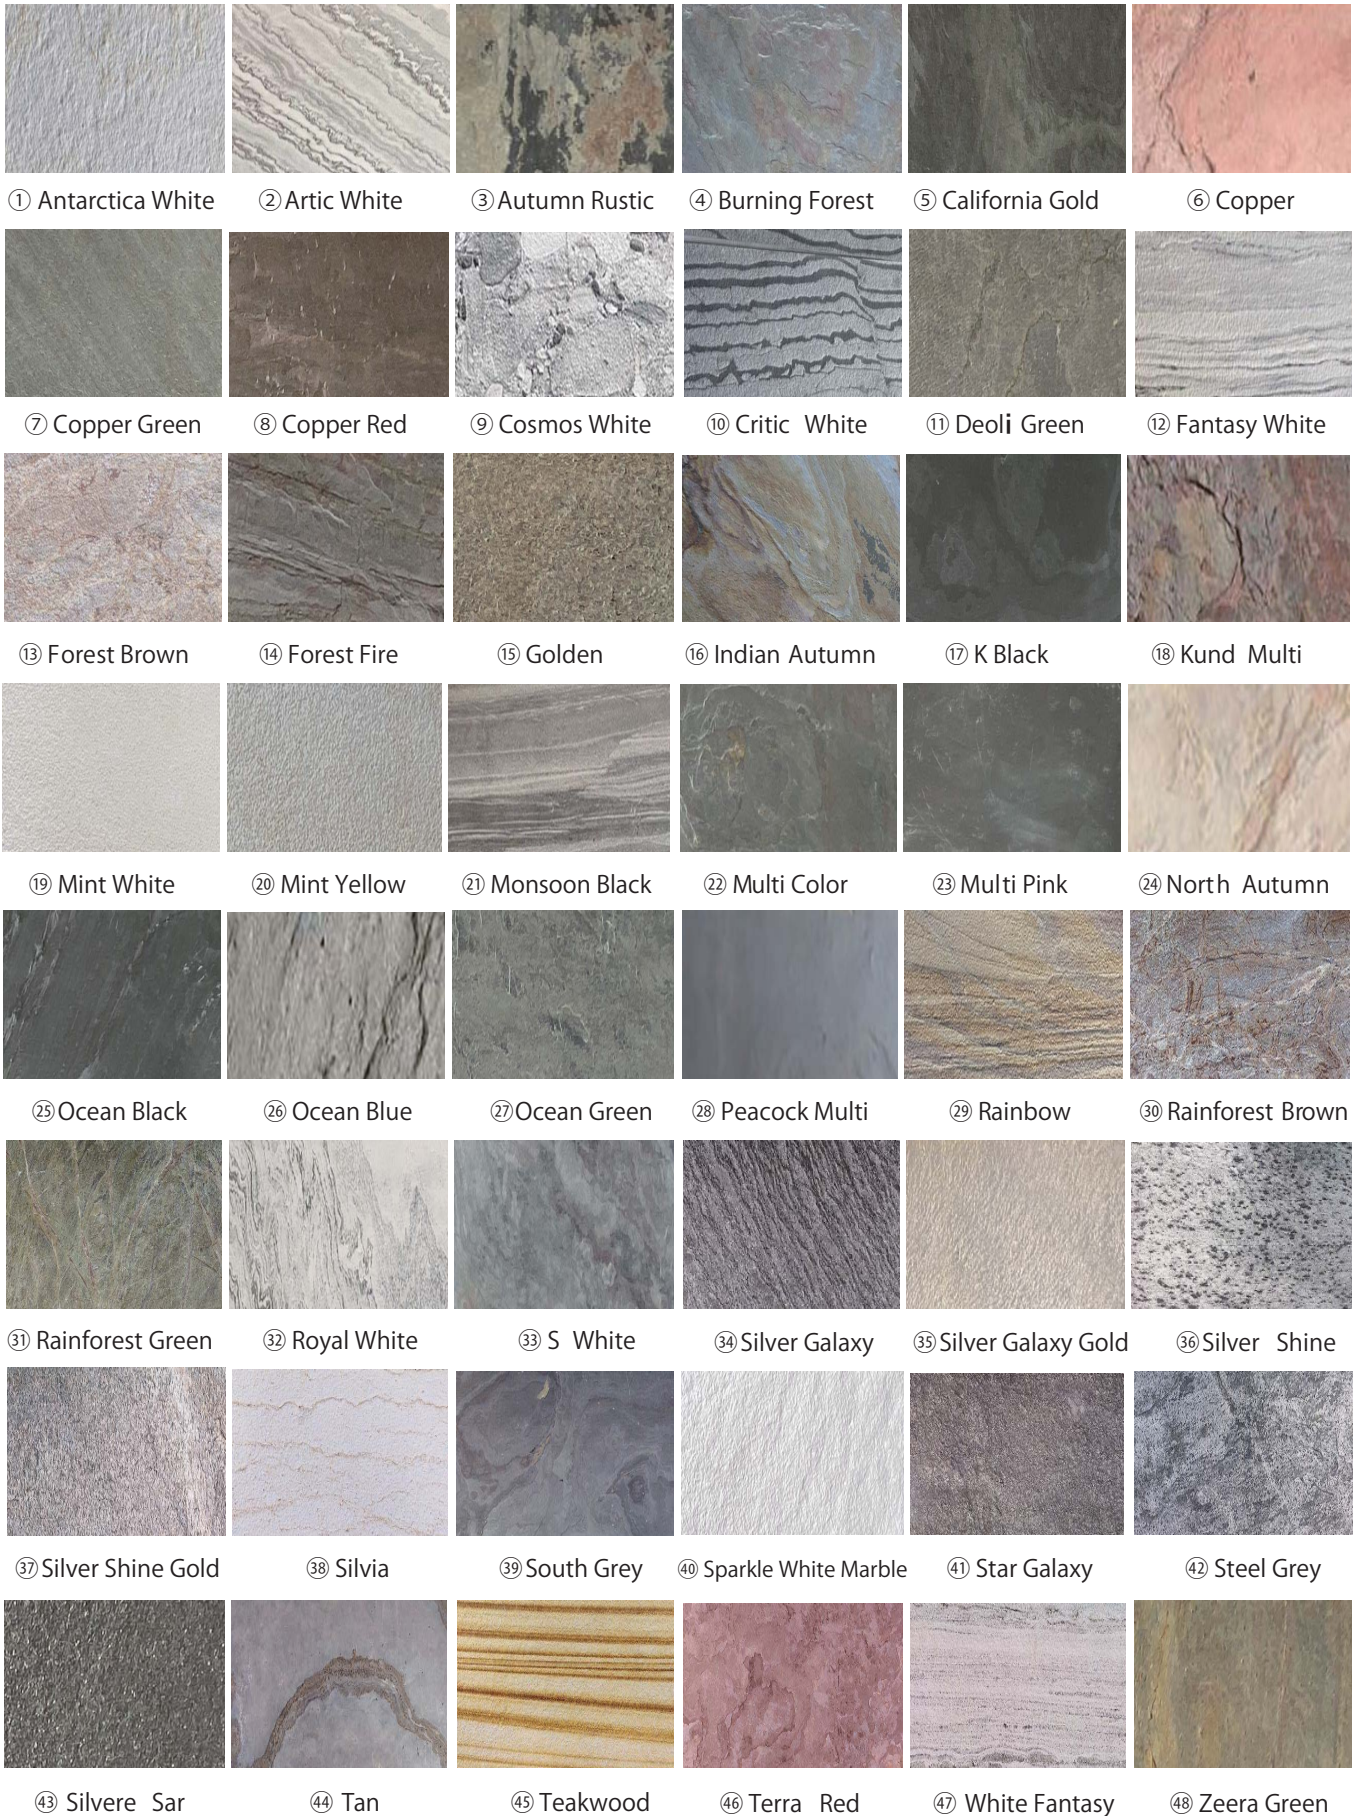

● 石種 (SXシート・48種)